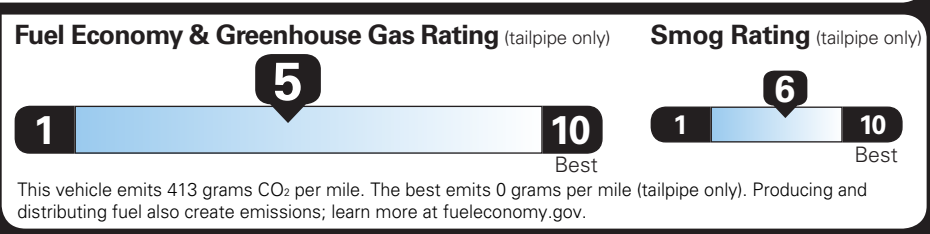

COMPATIBLE PHONES INCLUDE: BLUETOOTH AUDIO STREAMING VOICE COMMAND PASSTHROUGH TO PHONE, ANDROID AUTO AND APPLE CARPLAY CAPABLE

INTERIOR

- 4-WAY POWER DRIVER SEAT
- AIR CONDITIONING
- REAR FOLDING BENCH SEAT
- POWER WINDOWS W/ EXPRESS DRIVER UP/DOWN

EXTERIOR

- HALOGEN HEADLAMPS
- CORNERSTEP REAR BUMPER

SAFETY & SECURITY

- STABILITRAK-STABILITY CONTROL SYSTEM W/ TRACTION CONTROL
- REAR VISION CAMERA
- THEFT-DETERRENT SYSTEM
- TEEN DRIVER

MANUFACTURER'S SUGGESTED RETAIL PRICE

STANDARD VEHICLE PRICE $28,035.00

OPTIONS & PRICING

OPTIONS INSTALLED BY THE MANUFACTURER (MAY REPLACE STANDARD EQUIPMENT SHOWN)

1. CUSTOM SPECIAL EDITION: 1,135.00
2. 18" DARK ARGENT METALLIC CAST ALUMINUM WHEELS
   - BODY-COLOR GRILLE
   - BODY-COLOR REAR BUMPER
   - BODY-COLOR DOOR HANDLES
   - BODY-COLOR POWER ADJ OUTSIDE MIRRORS
   - DRIVER-SIDE SPOTTER MIRROR
   - BLACK BOWTIE EMBLEM PACKAGE 205.00 (DEALER INSTALLED)
   - REAR AXLE 4.10 RATIO INC.

TOTAL OPTIONS	$1,340.00
TOTAL VEHICLE & OPTIONS	$29,375.00
DESTINATION CHARGE	1,495.00

TOTAL VEHICLE PRICE* $30,870.00

EPA DOT Fuel Economy and Environment

Gasoline Vehicle

COLORADO 2WD

Fuel Economy

22 MPG combined city/hwy

19 MPG city

25 MPG highway

4.5 gallons per 100 miles

You spend $1,500 more in fuel costs over 5 years compared to the average new vehicle.

Annual fuel cost $1,600

Actual results will vary for many reasons, including driving conditions and how you drive and maintain your vehicle. The average new vehicle gets 27 MPG and costs $6,500 to fuel over 5 years. Cost estimates are based on 15,000 miles per year at $2.35 per gallon. MPGe is miles per gasoline gallon equivalent. Vehicle emissions are a significant cause of climate change and smog.

fuel economy.gov
Calculate personalized estimates and compare vehicles

GOVERNMENT 5-STAR SAFETY RATINGS

Overall Vehicle Score ★★★★★
Based on the combined ratings of frontal, side and rollover. Should ONLY be compared to other vehicles of similar size and weight.

Frontal Crash Driver Passenger ★★★★★
Based on the risk of injury in a frontal impact. Should ONLY be compared to other vehicles of similar size and weight.

Side Crash Front seat Rear seat ★★★★★
Based on the risk of injury in a side impact.

Rollover ★★★★★
Based on the risk of rollover in a single-vehicle crash.

Star ratings range from 1 to 5 stars (★★★★★) with 5 being the highest. Source: National Highway Traffic Safety Administration (NHTSA) www.safercar.gov or 1-888-327-4236

PARTS CONTENT INFORMATION

FOR VEHICLES IN THIS CARLINE:
U.S./CANADIAN PARTS CONTENT: 61%
MAJOR SOURCES OF FOREIGN PARTS CONTENT: MEXICO 17%

NOTE: PARTS CONTENT DOES NOT INCLUDE FINAL ASSEMBLY, DISTRIBUTION, OR OTHER NON-PARTS COSTS.

FOR THIS VEHICLE:
FINAL ASSEMBLY POINT: WENTZVILLE, MO U.S.A.
COUNTRY OF ORIGIN: ENGINE: UNITED STATES TRANSMISSION: UNITED STATES

This label has been applied pursuant to Federal law - Do not remove prior to delivery to the ultimate purchaser. *Includes Manufacturer's Recommended Pre-Delivery Service. Does not include dealer installed options and accessories not listed above, local taxes or license fees.

© 2009 General Motors LLC GMLBL_PROD_0041 - 08/19/2022

ORDER NO BWGBKJ SALES CODE E
SALES MODEL CODE 12M43
DEALER NO 15411
FINAL ASSEMBLY:
WENTZVILLE, MO U.S.A.

VIN 1GCGSBEAXN1295955 REISSUE

DEALER TO WHOM DELIVERED
MALL CHEVROLET, INC.
75 HADDONFIELD RD
CHERRY HILL, NJ 08002-1462