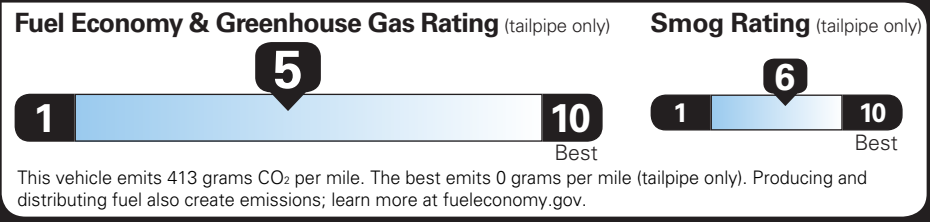

TOTAL VEHICLE PRICE* \$30,430.00

EPA DOT Fuel Economy and Environment

Gasoline Vehicle

Fuel Economy COLORADO 2WD

22 MPG combined city/hwy

19 MPG city

25 MPG highway

4.5 gallons per 100 miles

You spend \$1,500 more in fuel costs over 5 years compared to the average new vehicle.

Small pickup trucks range from 17 to 26 MPG. The best vehicle rates 142 MPGe.

Annual fuel cost \$1,600

Actual results will vary for many reasons, including driving conditions and how you drive and maintain your vehicle. The average new vehicle gets 27 MPG and costs \$6,500 to fuel over 5 years. Cost estimates are based on 15,000 miles per year at \$2.35 per gallon. MPGe is miles per gasoline gallon equivalent. Vehicle emissions are a significant cause of climate change and smog.