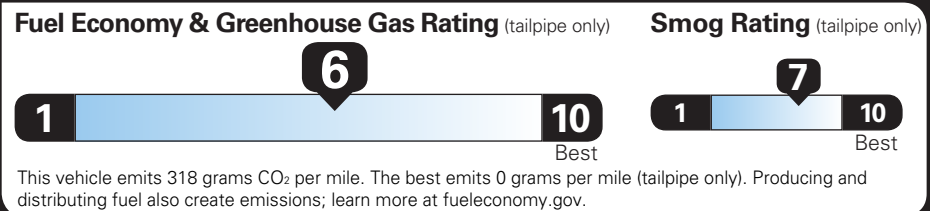

TOTAL OPTIONS	\$995.00
TOTAL VEHICLE & OPTIONS	\$27,045.00
DESTINATION CHARGE	1,395.00

TOTAL VEHICLE PRICE* \$28,440.00

EPA DOT Fuel Economy and Environment

Gasoline Vehicle

Fuel Economy EQUINOX FWD

Small SUVs range from 14 to 129 MPG. The best vehicle rates 142 MPGe.

28 MPG combined city/hwy

26 city 31 highway

3.6 gallons per 100 miles

You save **\$250** in fuel costs over 5 years compared to the average new vehicle.

Annual fuel cost **\$1,250**

Actual results will vary for many reasons, including driving conditions and how you drive and maintain your vehicle. The average new vehicle gets 27 MPG and costs \$6,500 to fuel over 5 years. Cost estimates are based on 15,000 miles per year at \$2.35 per gallon. MPGe is miles per gasoline gallon equivalent. Vehicle emissions are a significant cause of climate change and smog.