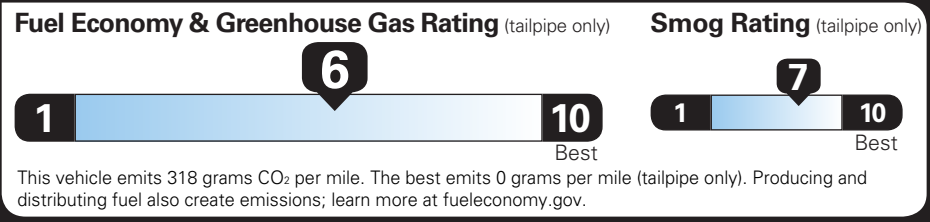

TOTAL OPTIONS	\$785.00
TOTAL VEHICLE & OPTIONS	\$27,085.00
DESTINATION CHARGE	1,395.00

TOTAL VEHICLE PRICE* \$28,480.00

EPA DOT Fuel Economy and Environment

Gasoline Vehicle

Fuel Economy

28 MPG combined city/hwy

26 city 31 highway

3.6 gallons per 100 miles

Small SUVs range from 14 to 129 MPG. The best vehicle rates 142 MPGe.

You save \$250 in fuel costs over 5 years compared to the average new vehicle.

Annual fuel COST \$1,250